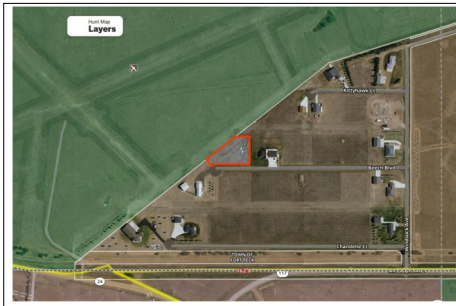

Wind Sock Sky Park Subdivision,

Fly into some of the best hunting and fishing Montana has to offer, taxi up to your home, and enjoy. Build your dream home or summer getaway in the Windsock Sky Park subdivision on beautiful Fort Peck Lake. The Fort Peck Lake area and Northeastern Montana are known as a sportsman's paradise for fishing, big game, waterfowl and upland bird hunting. This property is in the Fort Peck City limits and has restrictive covenants in place to protect your investment. All city services are available.

Lot Size: 1 acre +/-

Utilities: All city services available

Zoning: Residential

2021 Taxes: To be determined

Property Address

Lot 13 Beech Boulevard

Wind Sock Sky Park Subdivision

Fort Peck, Montana