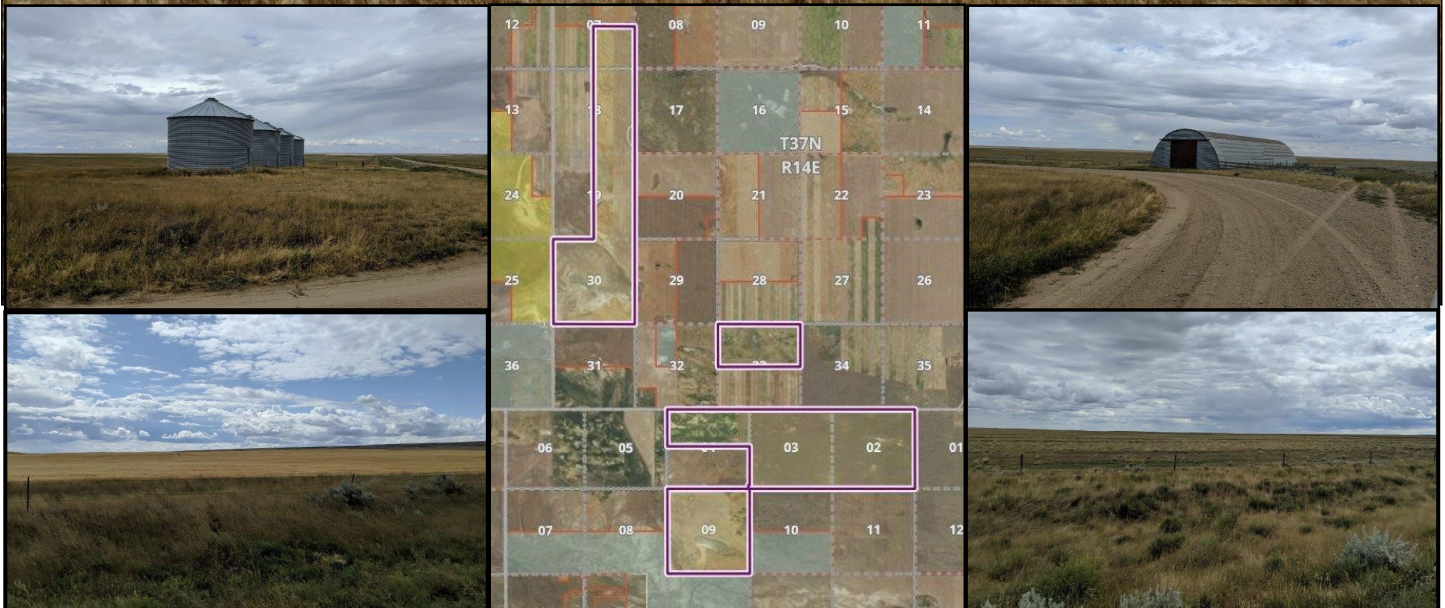

Production Farm/ Ranch for sale located approximately 30 miles North of Havre, Mt. This property adjoins and is in proximity to an additional 7000+/- acres also listed with Missouri River Realty

Total Acres: 3,871+/-
2027+/- Cropland in production
1,297+/- Improved grass (previous cropland)
547+/- Other acres (consists of native grass and dry lakebed)

Improvements: Older Quonset building and 3 small grain bins, fencing

Water: North Havre Rural Water crosses property

2019 Taxes: \$8,411.35

Property Address

30 miles North of Havre, Montana

\$1,750,000

List #420AF