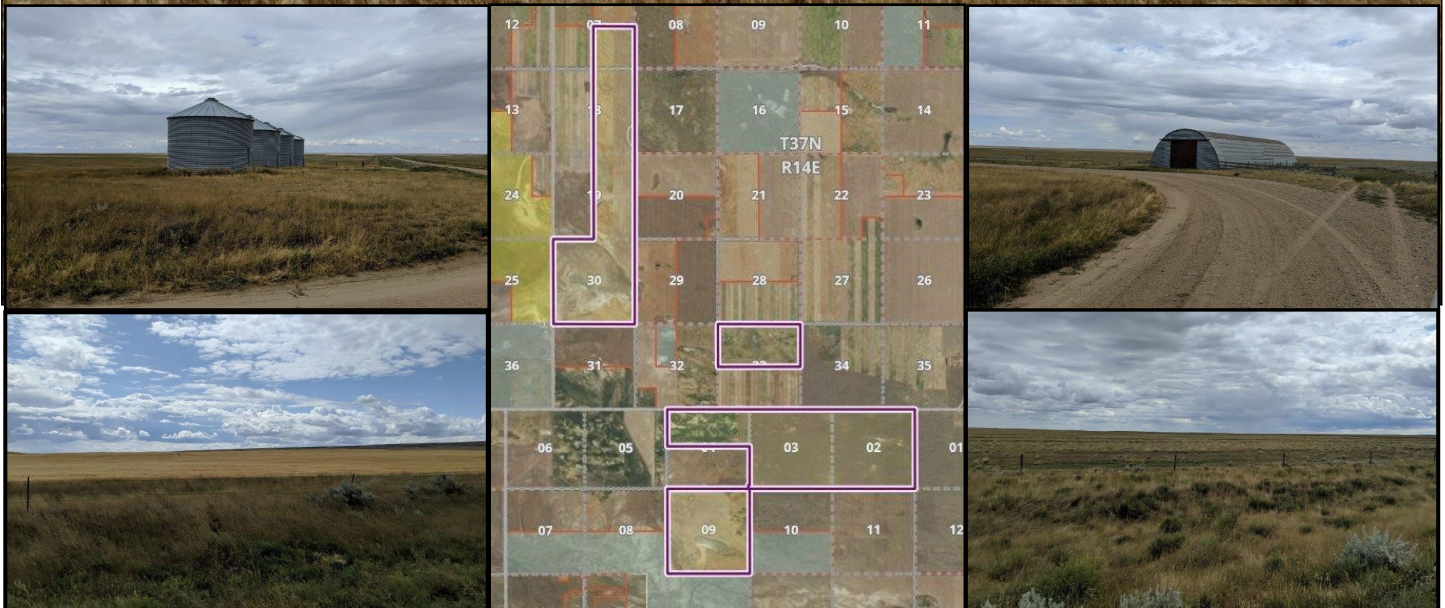

Production Farm/ Ranch for sale located approximately 30 miles North of Havre, Mt. This property adjoins and is in proximity to an additional 7000+/- acres also listed with Missouri River Realty

Total Acres: 3,871+/-
2027+/- Cropland in production
1,297+/- Improved grass (previous cropland)
547+/- Other acres (consists of native grass and dry lakebed)

Improvements: Older Quonset building and 3 small grain bins, fencing

Water: North Havre Rural Water crosses property

2018 Taxes: \$8,654

Property Address

30 miles North of Havre, Montana

\$1,750,000

List #420AF